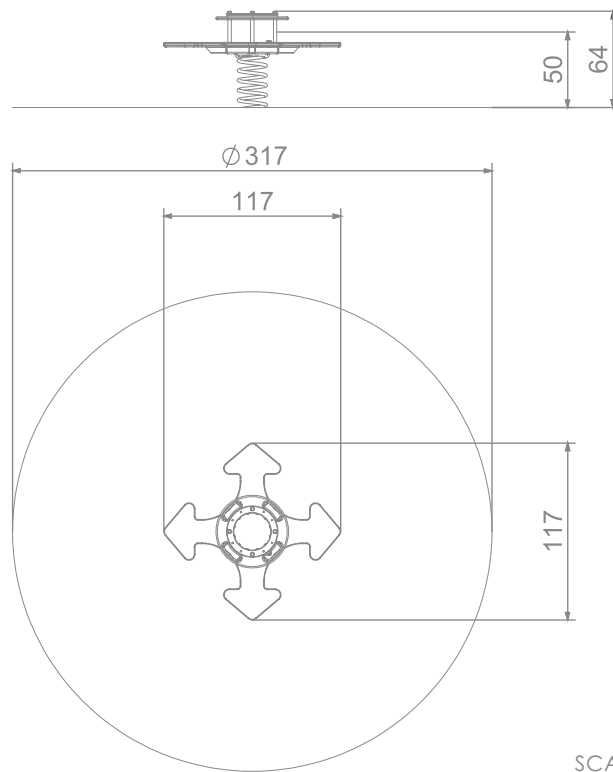

INFORMATION ABOUT THE PRODUCT

Dimensions	117 x 117 cm
Safety zone	317 x 317 cm
Safety zone area	7,89 m ²
Overall height	64 cm
Free fall height	50 cm
Amount of users	4
Product complies with EN 1176-1:2017-12	YES
Availability of spare parts	YES
Age range	1-12
<small>According to EN 1176-1:2017-12 norm, the product requires applying a safety surface according to the product's free fall height.</small>	

**MATERIALS:**

PLATES OF THE WALLS
MADE OF COLOURFUL
TRIPLE LAYERED 15 MM
HDPE POLYETHYLENE

SPRINGERS' SPRINGS MADE
OF SPRING STEEL